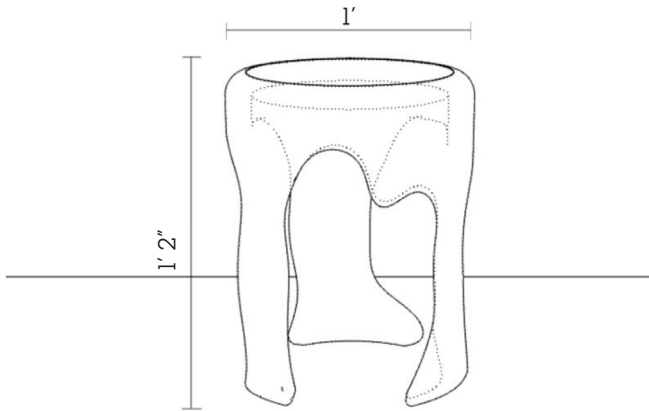

RVDS
TRAVERTINE SCOOP TABLE

SCOOP TABLE
2024

Is it a stool, a side table or a decorative object? The travertine scoop table is a functional object that works in any room, next to a sofa, in an entry way or as a night stand & responds to the new appreciation for the robust, rounded design vernacular of the late 60's and early 70's.

Material: Beige travertine
Finish: Honed
Dimensions: 1' (Diameter) x 1'2" (Height)
Number of Components: 1
Weight: 30 kgs

Finished and assembled by hand in India using Domestic Components.

All pieces are made to order.