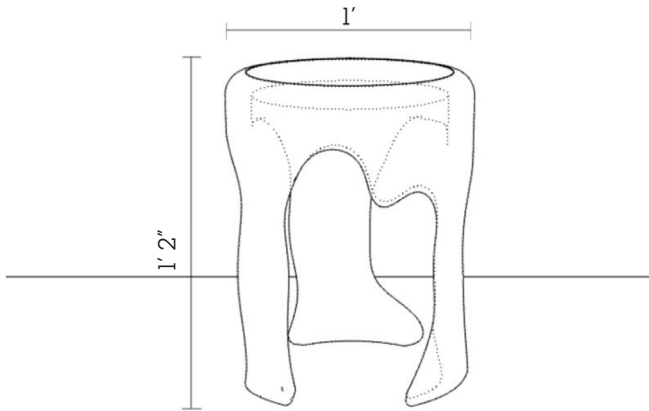

RVDS  
THE SCOOP TABLE

STOOL  
2024

Is it a stool, a side table or a decorative object? The sand cast table is a functional object that works in any room, next to a sofa, in an entry way or as a night stand & responds to the new appreciation for the robust, rounded design vernacular of the late 60's and early 70's.

Material: Sand Casted Aluminium  
Finish: Matte Black  
Dimensions: 1' (Diameter) x 1'2" (Height)  
Number of Components: 1  
Weight: 16.2 kgs

Finished and assembled by hand in India using Domestic Components.