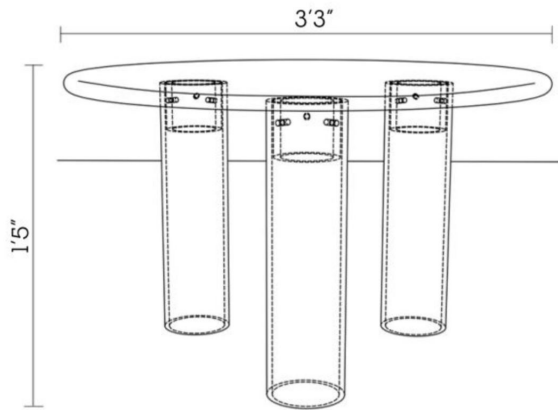

Material: Sand Casted Aluminium  
Finish: Matte Black  
Dimensions: 2'6" (Diameter) x 1'5" (Height)  
Number of Components: 4  
Weight: 15 kgs

Finished and assembled by hand in India using Domestic Components.

Material: Sand Casted Aluminium  
Finish: Matte Black  
Dimensions: 3'3" (Diameter) x 1'5" (Height)  
Number of Components: 4  
Weight: 30 kgs

Finished and assembled by hand in India using Domestic Components.