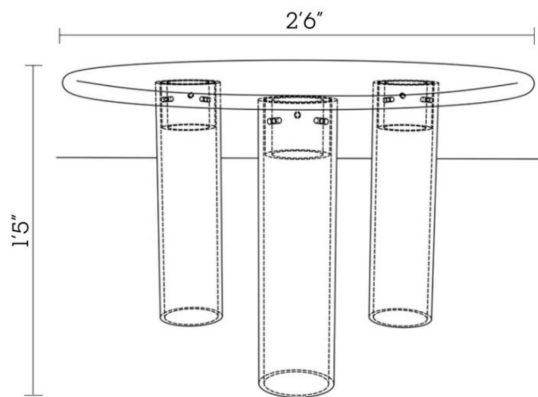

RVDS  
SAND CASTED ALUMINIUM TABLES

COFFEE TABLE  
2024

The Aluminium Coffee table has a natural and organic look even though it is not made from wood. This matt black aluminium coffee table has a perfect size to function as a seating area's centrepiece or to combine with other sidetables.

Material: Sand Casted Aluminium  
Finish: Matte Black  
Dimensions: 2'6" (Diameter) x 1'5" (Height)  
Number of Components: 4  
Weight: 15 kgs

Finished and assembled by hand in India using Domestic Components.

Material: Sand Casted Aluminium  
Finish: Matte Black  
Dimensions: 3'3" (Diameter) x 1'5" (Height)  
Number of Components: 4  
Weight: 30 kgs

Finished and assembled by hand in India using Domestic Components.