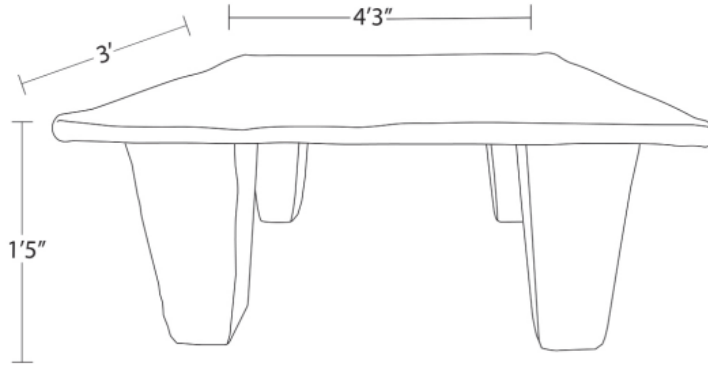

RVDS  
PAPER MACHE NAGA TABLE

TABLE  
2024

Material: Papier-Maché  
Finish: Red/Black  
Dimensions: 4'3" (Length)  
3' (Width)  
1'5" (Height)  
Number of Components: 1  
Weight: 35 kgs

Each piece is hand finished and one of a kind.