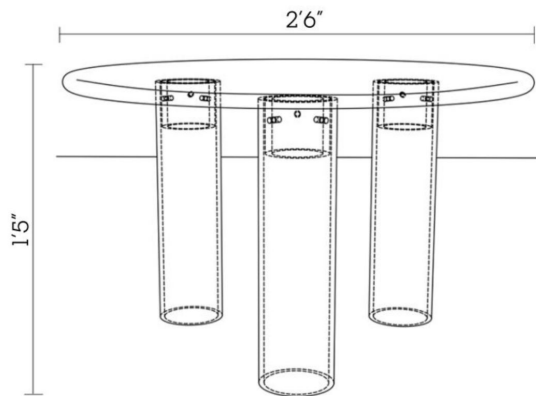

RVDS  
OMBRE COFFEE TABLE

COFFEE TABLE  
2023

The natural and organic appearance of the buffed aluminum table is enhanced by the ombre effect, which transitions from black to buffed silver, and is entirely hand-finished by skilled artisans. This table celebrates the inherent beauty of the material, and is an ode to simplicity that can still make a dramatic statement. Its coffee table size makes it an ideal choice for use as a center piece in a seating area or to be combined with other nesting tables.

Material: Sand Casted Aluminium  
Finish: Matte Black  
Dimensions: 2'6" (Diameter) x 1'5" (Height)  
Number of Components: 4  
Weight: 15 kgs

Finished and assembled by hand in India using Domestic Components.