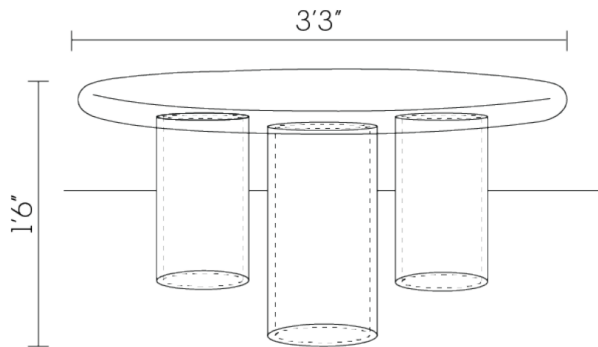

Material: Fiber
Finish: Matte White
Dimensions: 2'6" (Diameter) x 1'6" (Height)
Number of Components: 4
Weight: 25 kgs

Finished and assembled by hand in India using domestic components.

All pieces are made to order.

Price: Rs. 1,05,000/- + GST

Lead time: 12 Weeks

Write to us at:
studio@ravivazirani.com

www.ravivazirani.com
©2024, RVDS

Material: Fiber
Finish: Matte White
Dimensions: 3'3" (Diameter) x 1'6" (Height)
Number of Components: 4
Weight: 30 kgs