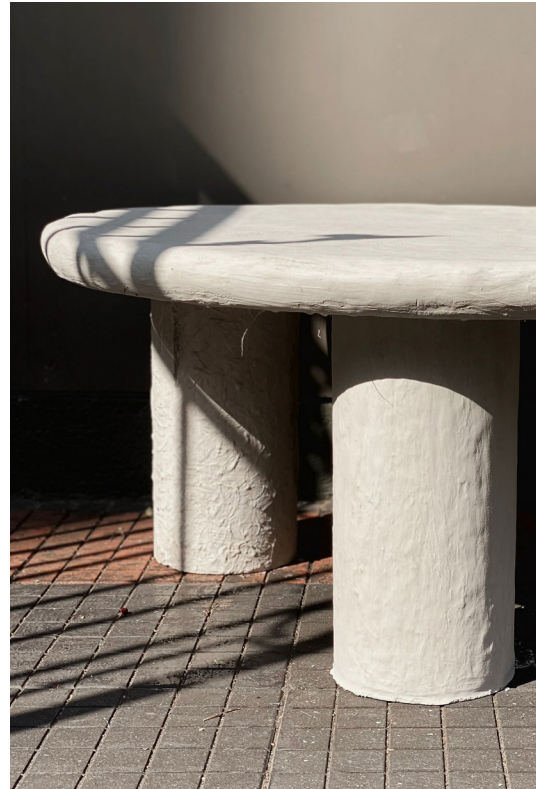

RVDS
MATTE STUBBY TABLE

COFFEE TABLE
2024

This stubby table which gets its name from the play of form & proportions is a perfect size to function as a seating area's centerpiece or to combine with other sidetables. The sculptural plaster design adds a sense of calm to any environment.

Material: Fiber
Finish: Matte White
Dimensions: 2'6" (Diameter) x 1'6" (Height)
Number of Components: 4
Weight: 25 kgs

Finished and assembled by hand in India using domestic components.

All pieces are made to order.