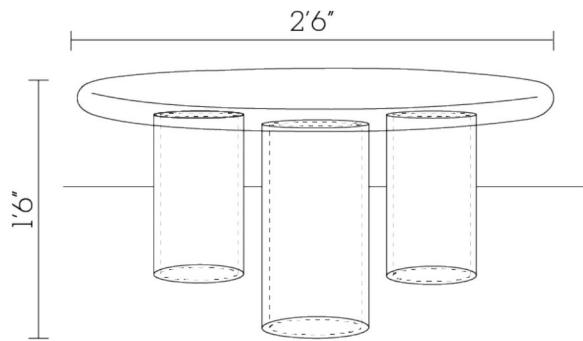

RVDS
MATTE STUBBY TABLE

COFFEE TABLE
2024

This stubby table which gets its name from the play of form & proportions is a perfect size to function as a seating area's centerpiece or to combine with other sidetables. The sculptural plaster design adds a sense of calm to any environment.

Material: Fiber
Finish: Matte White
Dimensions: 2'6" (Diameter) x 1'6" (Height)
Number of Components: 4
Weight: 25 kgs

Finished and assembled by hand in India using domestic components.

All pieces are made to order.

Price: Rs. 1,05,000/- + GST

Lead time: 12 Weeks

Write to us at:
studio@ravivazirani.com

www.ravivazirani.com
©2024, RVDS

Material: Fiber
Finish: Matte White
Dimensions: 3'3" (Diameter) x 1'6" (Height)
Number of Components: 4
Weight: 30 kgs