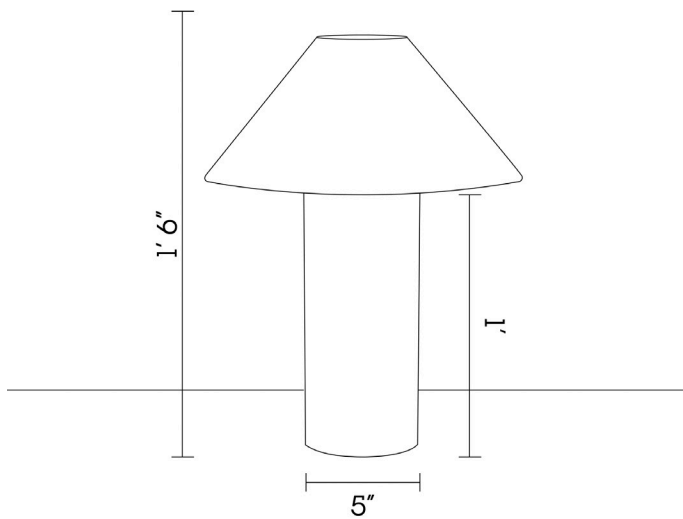

RVDS
MARBLE SHADE BRASS LAMP

LAMP
2023

Material: Marble (Lampshade)
Acid-treated Brass (Base)

Finish: Matte

Dimensions:

Base: 5" (Diameter) x 12" (Height)

Shade: 4" (Top Diameter)

14" (Bottom Diameter)

6" (Height)

Total Height: 1'6"

Number of Components: 2

Each piece is hand finished and
one of a kind.

All pieces are made to order.

Price: Rs. 87,250/- + GST

Lead time: 12 Weeks

Write to us at:
studio@ravivazirani.com