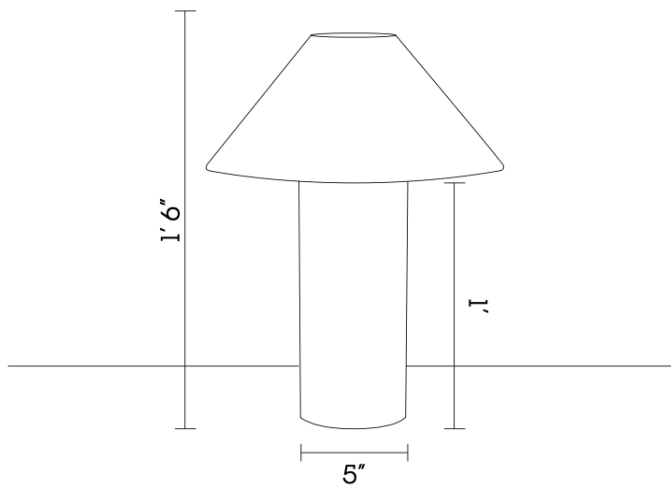

RVDS
BRASS TABLE LAMP

LAMP
2022

Material: Sand Casted Brass
Finish: Buffed Brass
Dimensions:
Base: 5" (Diameter) × 1' (Height)
Shade: 4" (Top Diameter)
1'2" (Bottom Diameter)
6" (Height)
Total Height: 1'6"
Number of Components: 1
[Lamp shade not included]