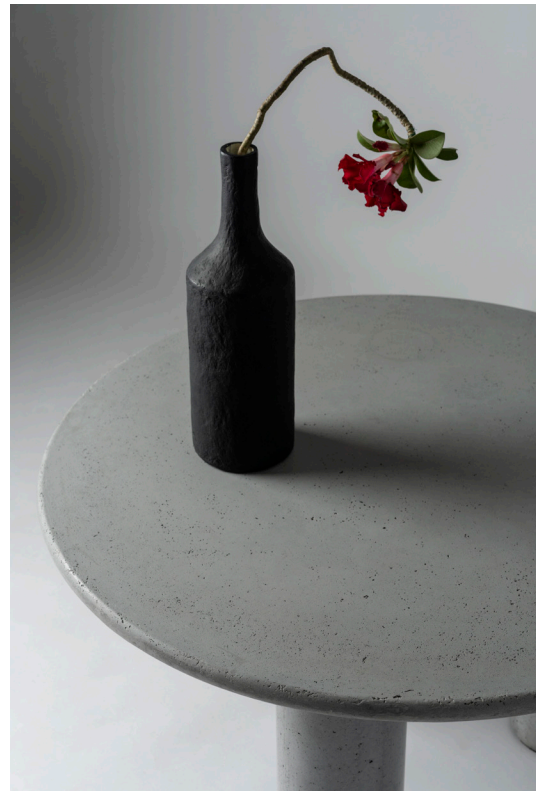

RVDS
CONCRETE STUBBY TABLE

COFFEE TABLE
2022

The Cast Concrete Stubby coffee table has a natural and organic look even though it is not made from wood. This coffee table has a perfect size to function as a seating area's centerpiece or to combine with other sidetables.

Material: Concrete

Finish: Matt

Dimensions: 2'6" (Diameter) x 1'5" (Height)

Number of Components: 4

Weight: 30 kgs

Each piece is hand finished and
one of a kind.

All pieces are made to order.

Price: Rs. 90,750/- + GST