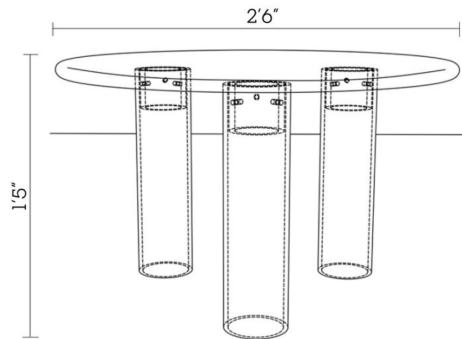

RVDS
CONCRETE STUBBY TABLE

COFFEE TABLE
2022

The Cast Concrete Stubby coffee table has a natural and organic look even though it is not made from wood. This coffee table has a perfect size to function as a seating area's centerpiece or to combine with other sidetables.

Material: Concrete

Finish: Matt

Dimensions: 2'6" (Diameter) x 1'5" (Height)

Number of Components: 4

Weight: 30 kgs

Each piece is hand finished and
one of a kind.

All pieces are made to order.

Price: Rs. 90,750/- + GST