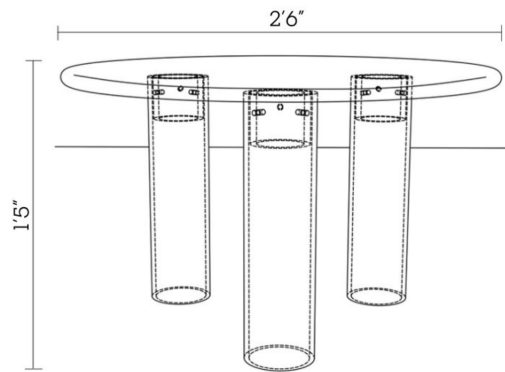

RVDS  
SAND CASTED BRASS COFFEE TABLE

COFFEE TABLE  
2022

The Brass Coffee table has a natural and organic look even though it is not made from wood. This buffed Brass coffee table has a perfect size to function as a seating area's centerpiece or to combine with other sidetables.

Material: Sand Casted Brass  
Finish: Buffed Brass  
Dimensions: 2'6" (Diameter) x 1'5" (Height)  
Number of Components: 4  
Weight: 70 kgs

Finished and assembled by hand in India using domestic components.