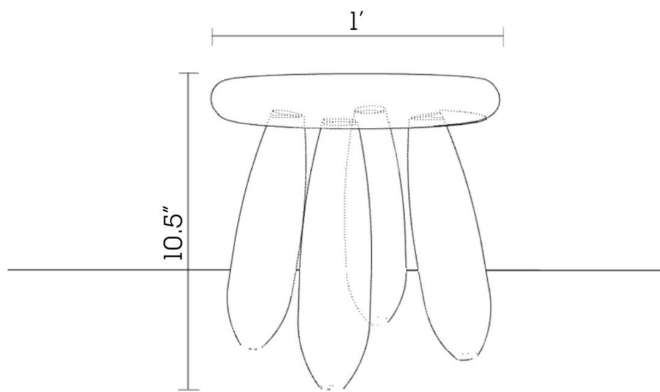

RVDS
THE BRASS WATCHMAN STOOL

STOOL
2022

Is it a stool, a side table or a decorative object? The sand cast brass stool is a functional object that works in any room, next to a sofa, in an entry way or as a night stand & responds to the new appreciation for the robust, rounded design vernacular of the late 60's and early 70's.

Material: Sand Casted Brass
Finish: Buffed Brass
Dimensions: 1' (Diameter) x 10.5" (Height)
Number of Components: 1
Weight: 20 kgs

Each piece is hand finished and
one of a kind.

All pieces are made to order.