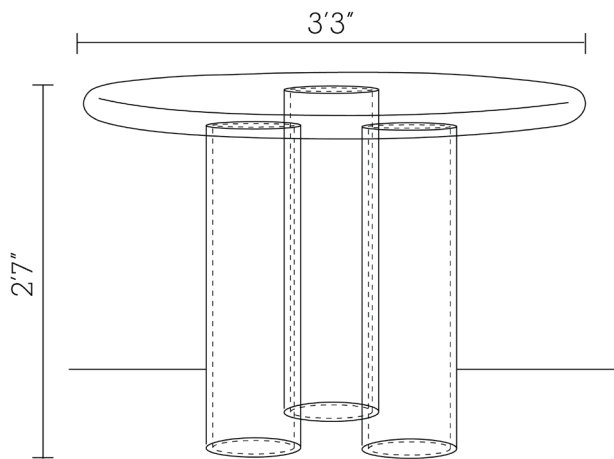

RVDS  
STUBBY CONSOLE

CONSOLE  
2024

With its playful interplay of form and proportion, the Stubby Console is the ideal size for use as a center console table or a corner breakfast table. Crafted from fiberglass, this piece boasts a unique texture that is entirely hand-created, and can be finished in multiple characterful colorways

Material: Fiber  
Finish: Glossy  
Dimensions: 3'3" (Diameter) x 2'7" (Height)  
Number of Components: 4  
Weight: 30 kgs

Finished and assembled by hand in India using domestic components.

All pieces are made to order.