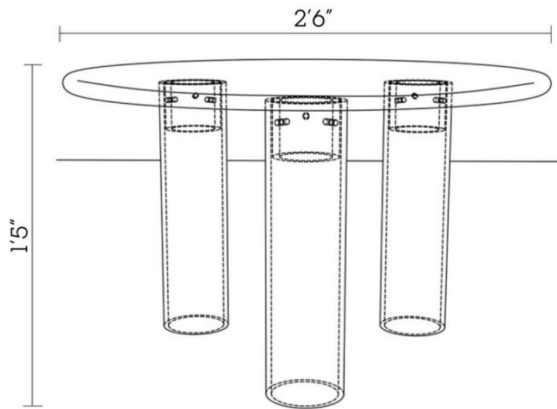

RVDS  
LONGPI COFFEE TABLE

COFFEE TABLE  
2024

The longpi coffee table has a natural and organic look even though it is not made from wood. This coffee table has a perfect size to function as a seating area's centrepiece or to combine with other sidetables.

Material: Longpi  
Finish: Longpi  
Dimensions: 2'6" (Diameter) x 1'5" (Height)  
Number of Components: 4  
Weight: 17 kgs

Each piece is hand finished and one of a kind.

All pieces are made to order.

Price: Rs. 1,25,000/- + GST