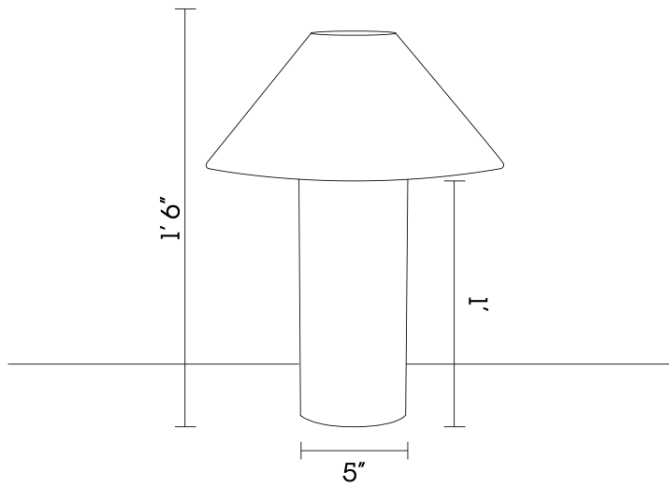

RVDS  
TEXTURED BRASS LAMP

LAMP  
2022

Material: Sand Casted Brass  
Finish: Aged Brass  
Dimensions:  
Base: 5" (Diameter) × 1' (Height)  
Shade: 4" (Top Diameter)  
1'2" (Bottom Diameter)  
6" (Height)  
Total Height: 1'6"  
Number of Components: 1  
[Lamp shade not included]