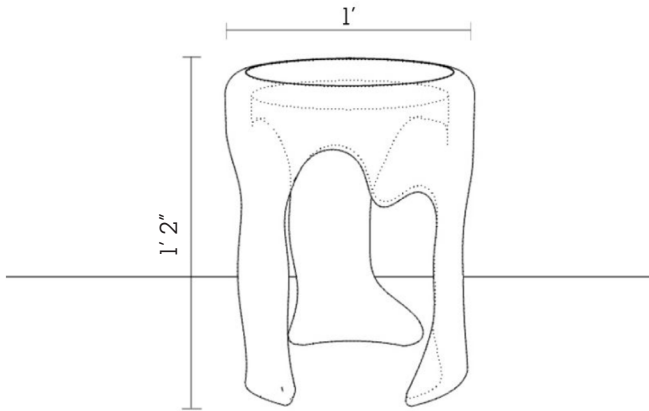

RVDS
THE BRASS SCOOP TABLE

STOOL
2022

Is it a stool, a side table or a decorative object? The sand cast brass table is a functional object that works in any room, next to a sofa, in an entry way or as a night stand & responds to the new appreciation for the robust, rounded design vernacular of the late 60's and early 70's.

Material: Sand Casted Brass
Finish: Buffed Brass
Dimensions: 1' (Diameter) x 1'2" (Height)
Number of Components: 1
Weight: 33 kgs

Finished and assembled by hand in India using Domestic Components.

All pieces are made to order.