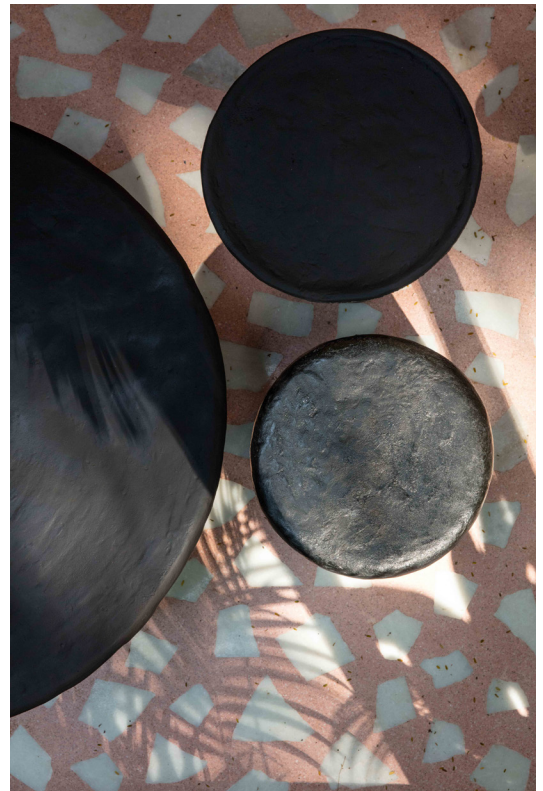

RVDS
THE WATCHMAN STOOL

STOOL
2024

Is it a stool, a side table or a decorative object? The sand cast brass stool is a functional object that works in any room, next to a sofa, in an entry way or as a night stand & responds to the new appreciation for the robust, rounded design vernacular of the late 60's and early 70's.

Material: Sand Casted Aluminium
Finish: Matte Black
Dimensions: 1' (Diameter) x 10.5" (Height)
Number of Components: 1
Weight: 5.8 kgs

Each piece is hand finished and
one of a kind.

All pieces are made to order.