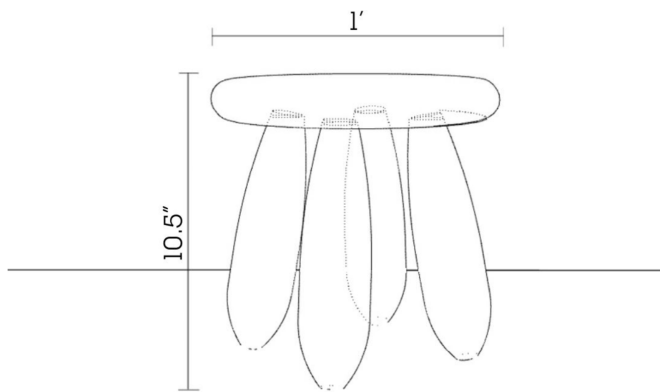

RVDS
THE WATCHMAN STOOL

STOOL
2024

Is it a stool, a side table or a decorative object? The sand cast brass stool is a functional object that works in any room, next to a sofa, in an entry way or as a night stand & responds to the new appreciation for the robust, rounded design vernacular of the late 60's and early 70's.

Material: Sand Casted Aluminium
Finish: Matte Black
Dimensions: 1' (Diameter) x 10.5" (Height)
Number of Components: 1
Weight: 5.8 kgs

Each piece is hand finished and
one of a kind.

All pieces are made to order.